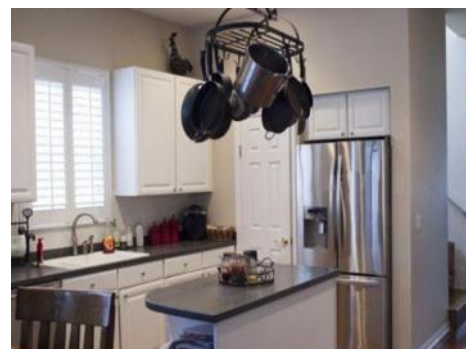

Tampa
Reference 060091

Details:

Wonderful Bayhore Model home in the gated and guarded Villa Green.

This lovely home features five bedrooms, three bathrooms and a loft. The large entry gallery leads you to the great family room and the modern kitchen with the latest stainless steel appliances. The Master Bathroom has a Jacuzzi and a separate shower.